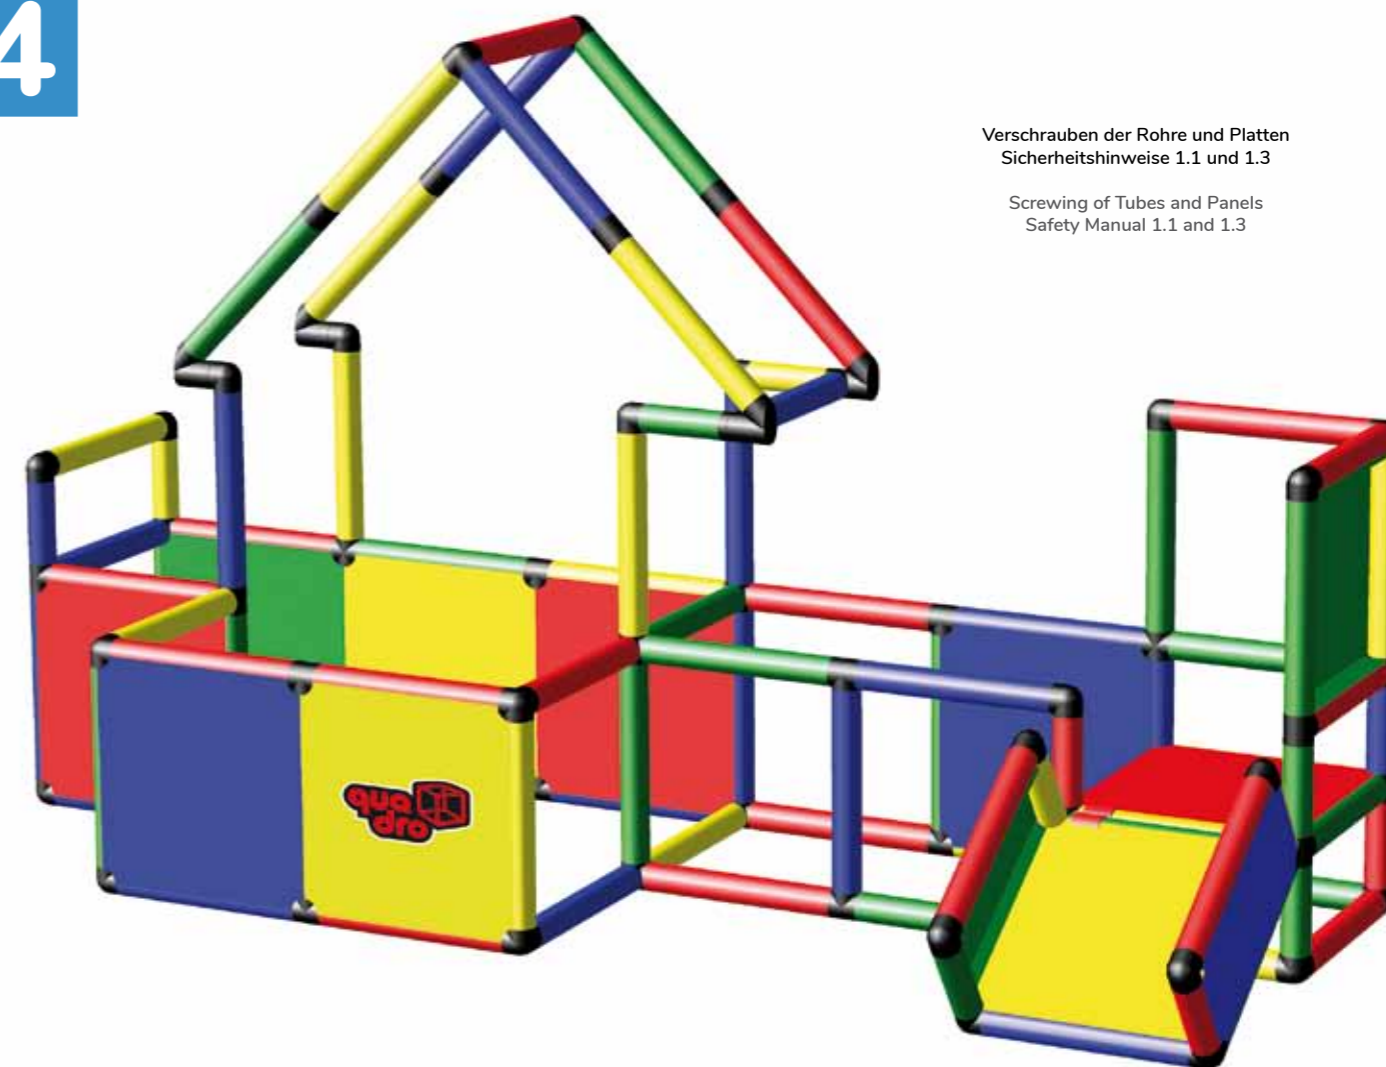

Baby Rutsche mit Durchgang zum Baby Haus

Baby Slide with Passage way to Baby House

245 x 105 x 143 cm
12 m/mo ⌚ 4 std/h

B0061

Erforderliche Baukästen Required Kits

1x

1x

1

2

Einbau Doppelrohrverbinder
Sicherheitshinweise 1.12
Installation Double tube connector
Safety Manual 1.12

3

4

Verschrauben der Rohre und Platten
Sicherheitshinweise 1.1 und 1.3

Screwing of Tubes and Panels
Safety Manual 1.1 and 1.3