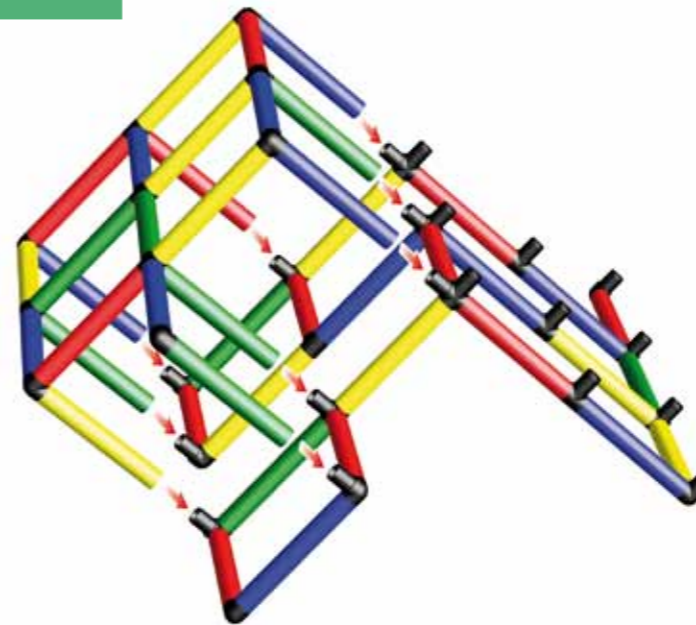

Kletterberg

Climbing Mountain

180 x 165 x 90 cm

18 m/mo ⌚ 3 std/h

A0129

1