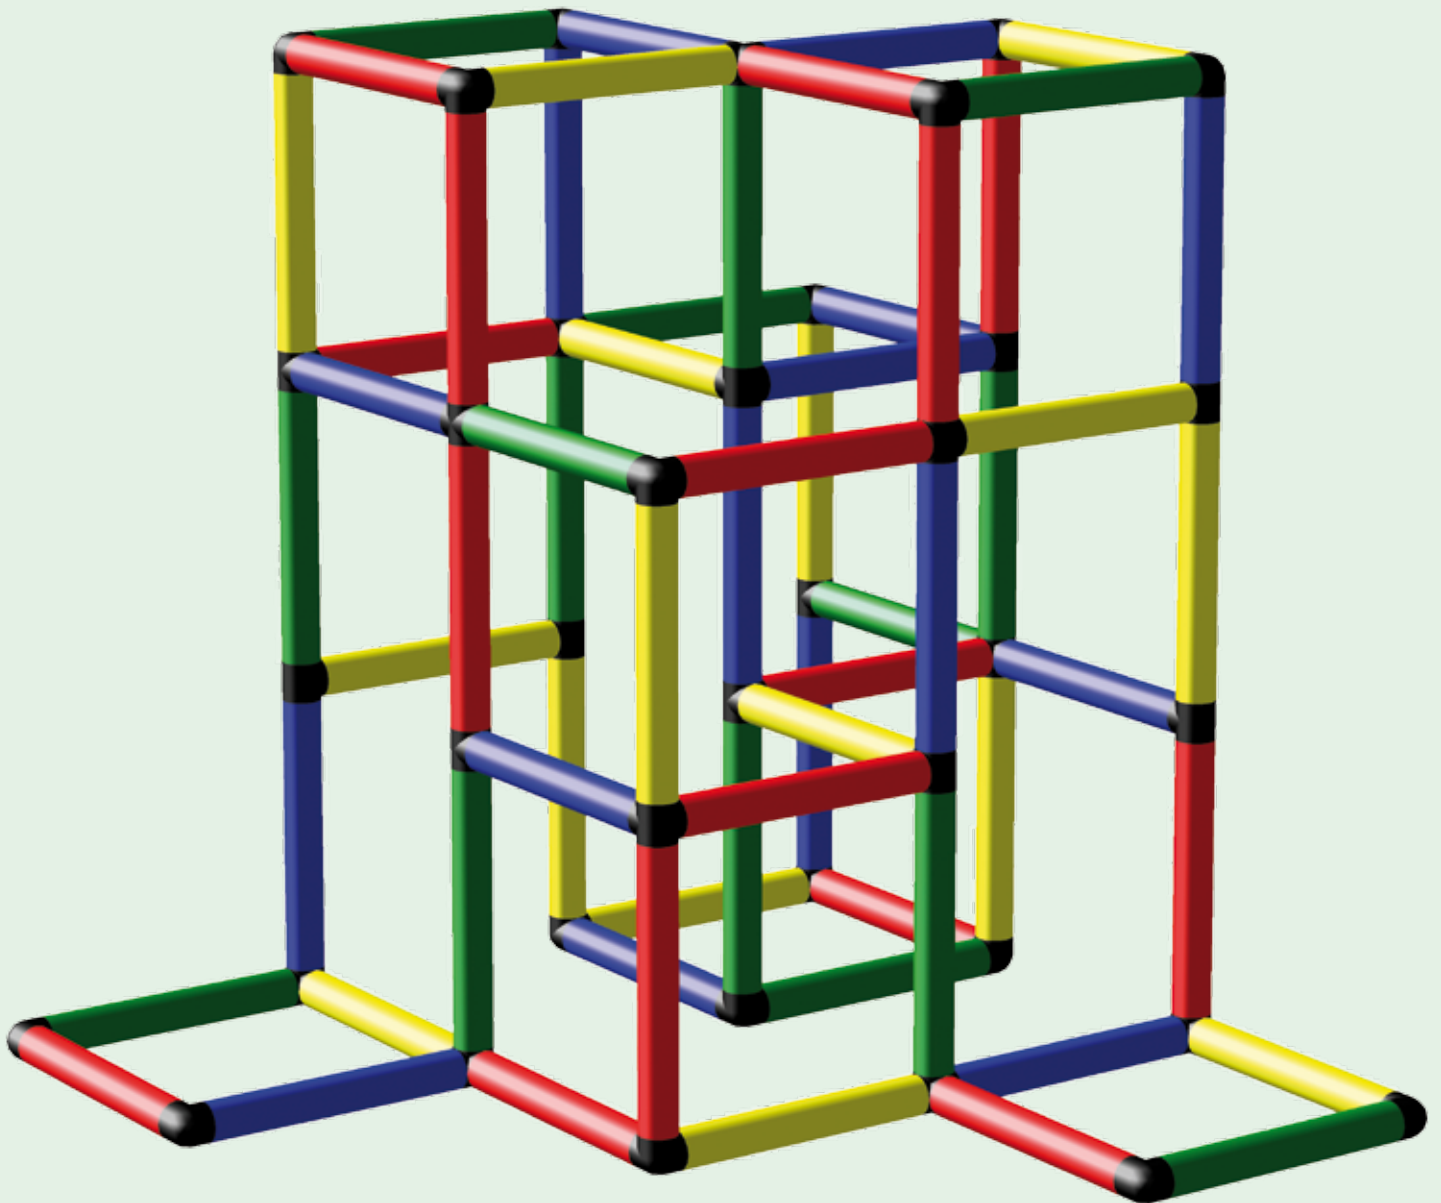

Aufbauanleitung

Construction manual

ⓘ **ACHTUNG:** Vor dem Gebrauch bitte die Sicherheitshinweise sorgfältig durchlesen!

ⓘ **CAUTION:** Please read the safety instructions carefully before you start with assembling!

Kletterpyramide Climbing Pyramid

310 02
9 Designs

237 Teile
237 parts

Ab 12 Monate – 4 Jahre
From 12 months – 4 years