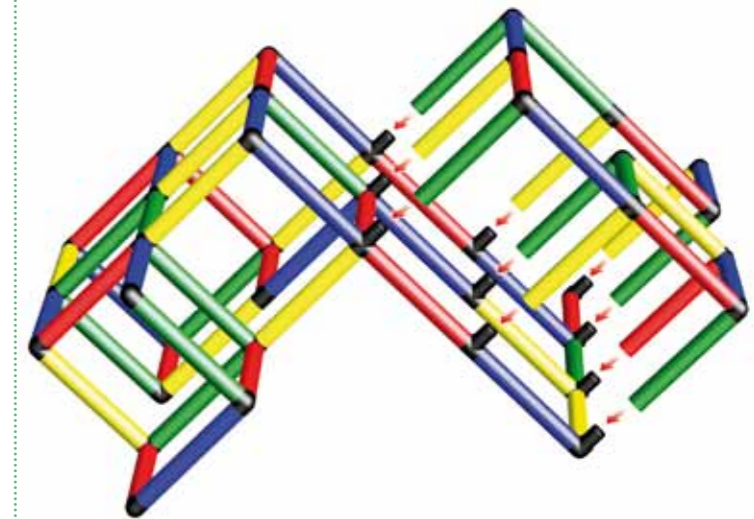

Klettergerüst

Climbing Frame

125 x 125 x 125 cm

24 m/mo ⌚ 3 std/h

A0128

1

2

Kletterberg

Climbing Mountain

180 x 165 x 90 cm

18 m/mo ⌚ 3 std/h

A0129

1

2

3